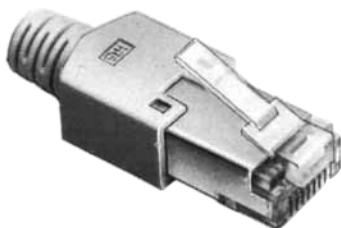

MODULAR CONNECTORS

CL 222 TM

Eight-conductor plug with straight cover

● TM 11AP-88P (**)

CL No.	PartNo.	Cover color	RoHS
222-2780-6	TM 11AP-88	Beige	YES
222-2780-6-02	TM 11AP-88P (02)	Medium gray	
222-2780-6-03	TM 11AP-88P (03)	Black	
222-2780-6-04	TM 11AP-88P (04)	Natural lightgray	

Note: This plug is NOT intended to be used for gang-jack.

(Number of plugs in package :100)

Eight-conductor thin straight plug with cover (For gang-jack)

● TM 11AP1-88P (**)

CL No.	PartNo.	Cover color	RoHS
222-2782-1	TM 11AP1-88P	Light beige	YES
222-2782-1-02	TM 11AP1-88P (02)	Medium gray	
222-2782-1-03	TM 11AP1-88P (03)	Black	
222-2782-1-04	TM 11AP1-88P (04)	Natural lightgray	
222-2782-1-05	TM 11AP1-88P (05)	Red	
222-2782-1-06	TM 11AP1-88P (06)	Green	
222-2782-1-07	TM 11AP1-88P (07)	Blue	
222-2782-1-08	TM 11AP1-88P (08)	Yellow	
222-2782-1-09	TM 11AP1-88P (09)	Orange	