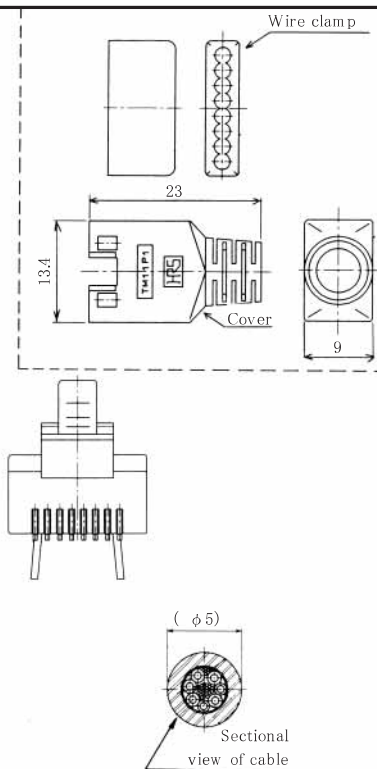

MODULAR CONNECTORS

CL 222 TM

Eight-conductor plug with straight cover

● TM 11AP-88P (**)

CL No.	PartNo.	Cover color	RoHS
222-2780-6	TM 11AP-88	Beige	YES
222-2780-6-02	TM 11AP-88P (02)	Medium gray	
222-2780-6-03	TM 11AP-88P (03)	Black	
222-2780-6-04	TM 11AP-88P (04)	Natural lightgray	

Note: This plug is NOT intended to be used for gang-jack.

(Number of plugs in package :100)

Eight-conductor thin straight plug with cover (For gang-jack)

● TM 11AP1-88P (**)

CL No.	PartNo.	Cover color	RoHS
222-2782-1	TM 11AP1-88P	Light beige	YES
222-2782-1-02	TM 11AP1-88P (02)	Medium gray	
222-2782-1-03	TM 11AP1-88P (03)	Black	
222-2782-1-04	TM 11AP1-88P (04)	Natural lightgray	
222-2782-1-05	TM 11AP1-88P (05)	Red	
222-2782-1-06	TM 11AP1-88P (06)	Green	
222-2782-1-07	TM 11AP1-88P (07)	Blue	
222-2782-1-08	TM 11AP1-88P (08)	Yellow	
222-2782-1-09	TM 11AP1-88P (09)	Orange	