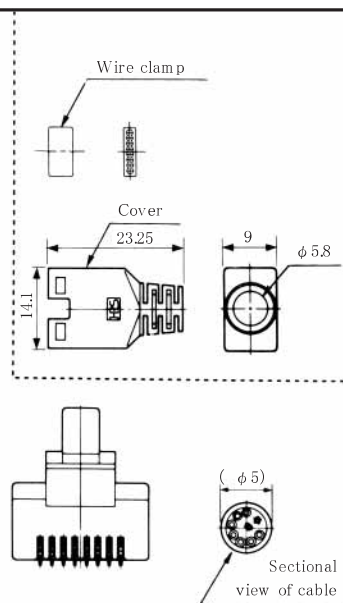

MODULAR CONNECTORS

CL 222 TM

Eight-conductor plug with straight cover

● TM 11AP-88P (**)

CL No.	PartNo.	Cover color	RoHS
222-2780-6	TM 11AP-88	Beige	YES
222-2780-6-02	TM 11AP-88P (02)	Medium gray	
222-2780-6-03	TM 11AP-88P (03)	Black	
222-2780-6-04	TM 11AP-88P (04)	Natural lightgray	

Note: This plug is NOT intended to be used for gang-jack.

(Number of plugs in package :100)

Eight-conductor thin straight plug with cover (For gang-jack)

● TM 11AP1-88P (**)

CL No.	PartNo.	Cover color	RoHS
222-2782-1	TM 11AP1-88P	Light beige	YES
222-2782-1-02	TM 11AP1-88P (02)	Medium gray	
222-2782-1-03	TM 11AP1-88P (03)	Black	
222-2782-1-04	TM 11AP1-88P (04)	Natural lightgray	
222-2782-1-05	TM 11AP1-88P (05)	Red	
222-2782-1-06	TM 11AP1-88P (06)	Green	
222-2782-1-07	TM 11AP1-88P (07)	Blue	
222-2782-1-08	TM 11AP1-88P (08)	Yellow	
222-2782-1-09	TM 11AP1-88P (09)	Orange	