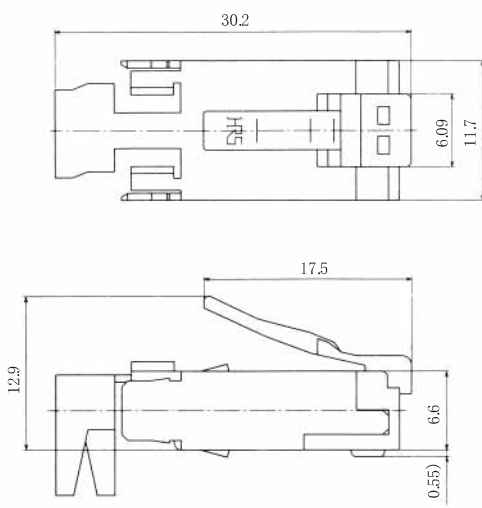

MODULAR CONNECTORS

CL 222 TM

Eight-conductor plug with straight cover

● TM 11AP-88P (**)

CL No.	PartNo.	Cover color	RoHS
222-2780-6	TM 11AP-88	Beige	YES
222-2780-6-02	TM 11AP-88P (02)	Medium gray	
222-2780-6-03	TM 11AP-88P (03)	Black	
222-2780-6-04	TM 11AP-88P (04)	Natural lightgray	

Note: This plug is NOT intended to be used for gang-jack.

(Number of plugs in package :100)

Eight-conductor thin straight plug with cover (For gang-jack)

● TM 11AP1-88P (**)

CL No.	PartNo.	Cover color	RoHS
222-2782-1	TM 11AP1-88P	Light beige	YES
222-2782-1-02	TM 11AP1-88P (02)	Medium gray	
222-2782-1-03	TM 11AP1-88P (03)	Black	
222-2782-1-04	TM 11AP1-88P (04)	Natural lightgray	
222-2782-1-05	TM 11AP1-88P (05)	Red	
222-2782-1-06	TM 11AP1-88P (06)	Green	
222-2782-1-07	TM 11AP1-88P (07)	Blue	
222-2782-1-08	TM 11AP1-88P (08)	Yellow	
222-2782-1-09	TM 11AP1-88P (09)	Orange	