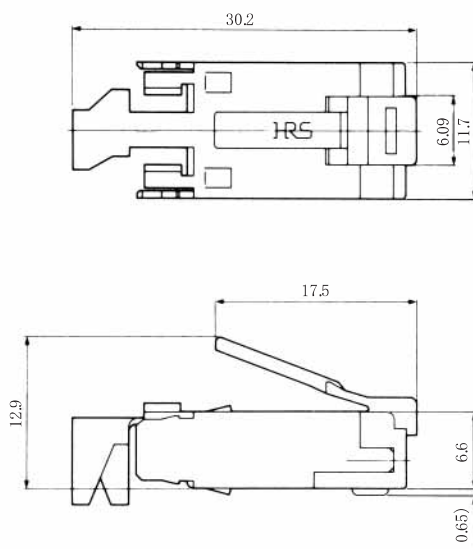

MODULAR CONNECTORS

CL 222 TM

Eight-conductor plug with straight cover

● TM 11AP-88P (**)

CL No.	PartNo.	Cover color	RoHS
222-2780-6	TM 11AP-88	Beige	YES
222-2780-6-02	TM 11AP-88P (02)	Medium gray	
222-2780-6-03	TM 11AP-88P (03)	Black	
222-2780-6-04	TM 11AP-88P (04)	Natural lightgray	

Note: This plug is NOT intended to be used for gang-jack.

(Number of plugs in package :100)

Eight-conductor thin straight plug with cover (For gang-jack)

● TM 11AP1-88P (**)

CL No.	PartNo.	Cover color	RoHS
222-2782-1	TM 11AP1-88P	Light beige	YES
222-2782-1-02	TM 11AP1-88P (02)	Medium gray	
222-2782-1-03	TM 11AP1-88P (03)	Black	
222-2782-1-04	TM 11AP1-88P (04)	Natural lightgray	
222-2782-1-05	TM 11AP1-88P (05)	Red	
222-2782-1-06	TM 11AP1-88P (06)	Green	
222-2782-1-07	TM 11AP1-88P (07)	Blue	
222-2782-1-08	TM 11AP1-88P (08)	Yellow	
222-2782-1-09	TM 11AP1-88P (09)	Orange	