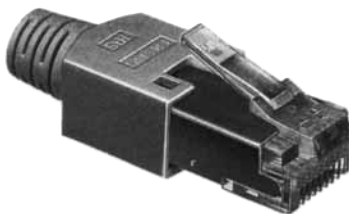

MODULAR CONNECTORS

CL 222 TM

Eight-conductor plug with straight cover

● TM 11AP-88P (**)

CL No.	PartNo.	Cover color	RoHS
222-2780-6	TM 11AP-88	Beige	YES
222-2780-6-02	TM 11AP-88P (02)	Medium gray	
222-2780-6-03	TM 11AP-88P (03)	Black	
222-2780-6-04	TM 11AP-88P (04)	Natural lightgray	

Note: This plug is NOT intended to be used for gang-jack.

(Number of plugs in package :100)

Eight-conductor thin straight plug with cover (For gang-jack)

● TM 11AP1-88P (**)

CL No.	PartNo.	Cover color	RoHS
222-2782-1	TM 11AP1-88P	Light beige	YES
222-2782-1-02	TM 11AP1-88P (02)	Medium gray	
222-2782-1-03	TM 11AP1-88P (03)	Black	
222-2782-1-04	TM 11AP1-88P (04)	Natural lightgray	
222-2782-1-05	TM 11AP1-88P (05)	Red	
222-2782-1-06	TM 11AP1-88P (06)	Green	
222-2782-1-07	TM 11AP1-88P (07)	Blue	
222-2782-1-08	TM 11AP1-88P (08)	Yellow	
222-2782-1-09	TM 11AP1-88P (09)	Orange	